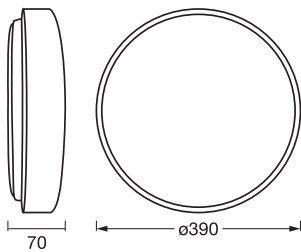

### Photometrical data

Luminous flux	1450 lm
Luminous efficacy	60 lm/W
Color temperature	3000 K
Light color (designation)	Warm White
Color rendering index Ra	$\geq$ 80
Standard deviation of color matching	$\leq$ 6 sdc <sub>m</sub>
Photobiological safety group acc. to EN62778	RG0
Photobiological safety group acc. to EN62471	RG0
Beam angle	120 °

### Dimensions & Weight

Diameter	390.00 mm
Height	70.00 mm
Product weight	1050.00 g

ORBIS YUMMY 390MM  
24W830CLICKDIM