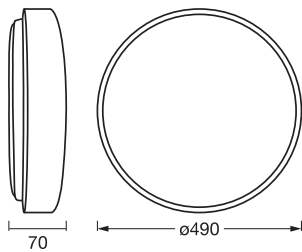

**Photometrical data**

Luminous flux	2600 lm
Luminous efficacy	72 lm/W
Color temperature	3000 K
Light color (designation)	Warm White
Color rendering index Ra	$\geq$ 80
Standard deviation of color matching	$\leq$ 6 sdc <sub>m</sub>
Photobiological safety group acc. to EN62778	RG0
Photobiological safety group acc. to EN62471	RG0
Beam angle	120 °

**Dimensions & Weight**

Diameter	490.00 mm
Height	70.00 mm
Product weight	1600.00 g

ORBIS YUMMY 490MM  
36W830CLICKDIM