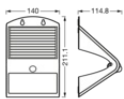

### Photometrical data

Luminous flux	500 lm
Luminous efficacy	116 lm/W
Color temperature	4000 K
Light color (designation)	Cool White
Color rendering index Ra	> 80
Standard deviation of color matching	< 6 sdc <sub>m</sub>
Photobiological safety group acc. to EN62778	RG1
Beam angle	90 °

### Dimensions & Weight

Length	140.00 mm
Width	114.80 mm
Height	211.10 mm
Product weight	550.00 g

ENDURA FL BUTTERFLY SOL SEN  
BL