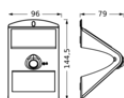

### Dimensions & Weight

Length	96.00 mm
Width	79.00 mm
Height	144.50 mm
Product weight	210.00 g

ENDURA FL BUTTERFLY SOL SEN  
BL 1.5 W