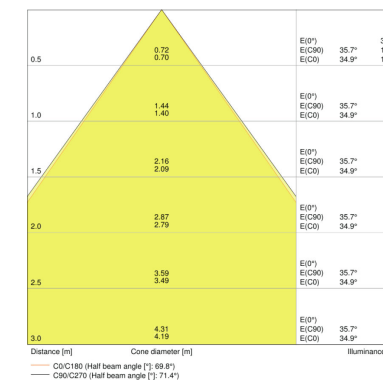

1) Luminous flux dependent on selected color temperature: 1030 lm@3000 K /1110 lm@5700 K /1210 lm@4000 K

2) Luminous flux dependent on selected color temperature: 1040 lm@3000 K/1620 lm@4000 K/1470 lm@5700 K

3) Luminous flux dependent on selected color temperature: 1720 lm@3000 K/1930 lm@4000 K/1810 lm@5700 K

DL COMFORT DN 130 13 W 3CCT IP54 WT

DL COMFORT DN 155 18 W 3CCT IP54 WT

DL COMFORT DN 205 20 W 3CCT IP54 WT