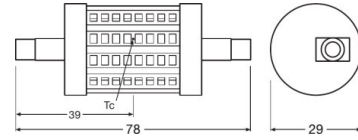

ST LINE 78.0 mm 75 8 W/2700K R7s

Código del producto 4058075811676

| | |
|---|-------------|
|  | R7s |
|  | 78,0 mm |
|  | 29,0 mm |
|  | – |
|  | 8,00 W |
|  | 1055 lm |
|  | 1055 lm |
|  | – |
|  | 1055 lm |
|  | – |
|  | – |
|  | 2700 K |
|  | Warm White |
|  | ≥80 |
|  | 15000 h |
|  | No |
|  | 220...240 V |
|  | 50/60 Hz |