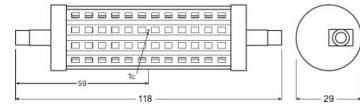

ST LINE 118.0 mm 100 12.5 W/2700K R7s

Código del producto 4058075272095

	R7s
	118,0 mm
	29,0 mm
	–
W	12,50 W
lm	1521 lm
lm_{90°}	1521 lm
lm_{35°C}	–
lm_{30°C}	1521 lm
lm_{25°C}	–
cd	–
K	2700 K
COLOUR	Warm White
R_a	≥80
t [h]	15000 h
	No
V	220...240 V
Hz	50/60 Hz