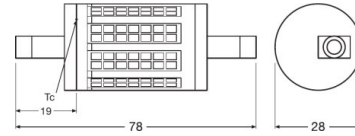

ST LINE R7s 78.0 mm 100 11.5 W/2700K R7s

Código del producto 4058075138483

	R7s
	78,0 mm
	28,0 mm
	–
W	11,50 W
lm	1521 lm
	1521 lm
	–
	1521 lm
	–
cd	–
K	2700 K
COLOUR	Warm White
R_a	80
t [h]	15000 h
	No
V	220...240 V
Hz	50/60 Hz