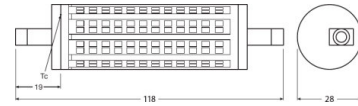

ST LINE R7s 118.0 mm 150 17.5 W/2700K R7s

Código del producto 4058075138469

	R7s
	118,0 mm
	28,0 mm
	–
W	17,50 W
lm	2452 lm
	2452 lm
	–
	2452 lm
	–
cd	–
K	2700 K
COLOUR	Warm White
R_a	≥80
t [h]	15000 h
	No
V	220...240 V
Hz	50/60 Hz