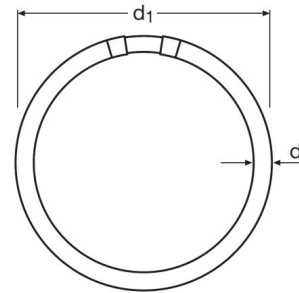

## FC 22 W/2700K

Código del producto 4050300646237

	2GX13
	230,0 mm
	16,0 mm
	–
	22,00 W
	1900 lm
	–
	–
	1900 lm
	1900 lm
	–
	2700 K
	LUMILUX INTERNA
	≥80
	12000 h
	–
	–
	–

	–
	–
	–
	–
	–
	3,0 mg
	A
	25 kWh/1000h