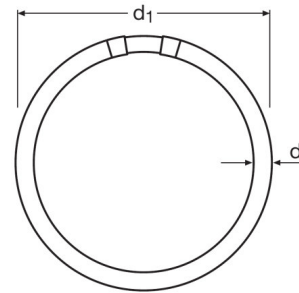

FC 22 W/6500K

Código del producto 4050300528441

	2GX13
	230,0 mm
	16,0 mm
	–
	22,00 W
	1800 lm
	–
	–
	1800 lm
	1800 lm
	–
	6500 K
	LUMILUX Cool Daylight
	≥80
	12000 h
	–
	–
	–

	–
	–
	–
	–
	–
	3,0 mg
	A
	25 kWh/1000h