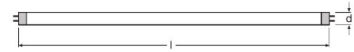

HE 14 W/830

Código del producto 4050300464824

	G5
	549,0 mm
	16,0 mm
	–
W	14,00 W
lm	1200 lm
	–
	1350 lm
	1200 lm
	1200 lm
cd	–
K	3000 K
COLOUR	LUMILUX Warm White
R_a	≥80
t [h]	24000 h
	Si
V	220 V
Hz	–

	–
	–
	–
	–
	–
Hg	1,2 mg
	A+
	16 kWh/1000h