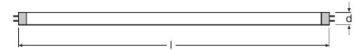

HO 24 W/840

Código del producto 4050300453477

	G5
	549,0 mm
	16,0 mm
	–
W	24,00 W
lm	1750 lm
	–
	2000 lm
	1750 lm
	1750 lm
cd	–
K	4000 K
COLOUR	LUMILUX Cool White
R_a	≥80
t [h]	24000 h
	Si
V	77 V
Hz	–

	–
	–
	–
	–
	–
Hg	1,7 mg
	A
	25 kWh/1000h