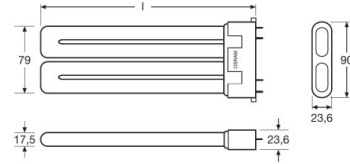

DULUX F 24 W/830 2G10

Código del producto 4050300333601

| | |
|---|--------------------|
|  | 2G10 |
|  | 165,0 mm |
|  | 17,5 mm |
|  | – |
|  | 24,00 W |
|  | 1700 lm |
|  | – |
|  | – |
|  | 1700 lm |
|  | 1700 lm |
|  | – |
|  | 3000 K |
|  | LUMILUX Warm White |
|  | ≥80 |
|  | 13000 h |
|  | – |
|  | – |
|  | – |